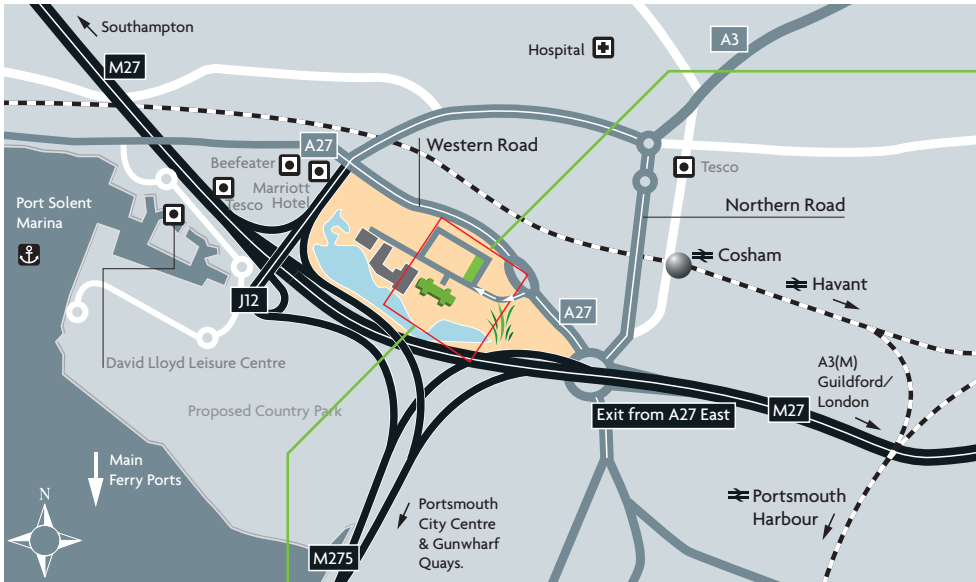

# Getting Here & Parking

SatNav: PO6 3EN

J12 M27

8 minutes from J9 (Whiteley)

5 minutes to Port Solent

10 minutes to Portsmouth City Centre

ROAD	MILES
M27(J12)	0.5
Portsmouth city centre	3.5
Ferry Port & Docks	4.5
Whiteley Junction 9 (M27)	7
Southampton	20
Brighton	50
London	68
Channel Tunnel	129

AIRPORTS	MILES
Southampton	19
Gatwick	55
Heathrow	60

RAIL	TIME
Portsmouth to Waterloo	95 mins
Cosham to Portsmouth	15 mins
Cosham to Southampton	30 mins

T: 023 9238 9056

[www.lakesidenorthharbour.com](http://www.lakesidenorthharbour.com)