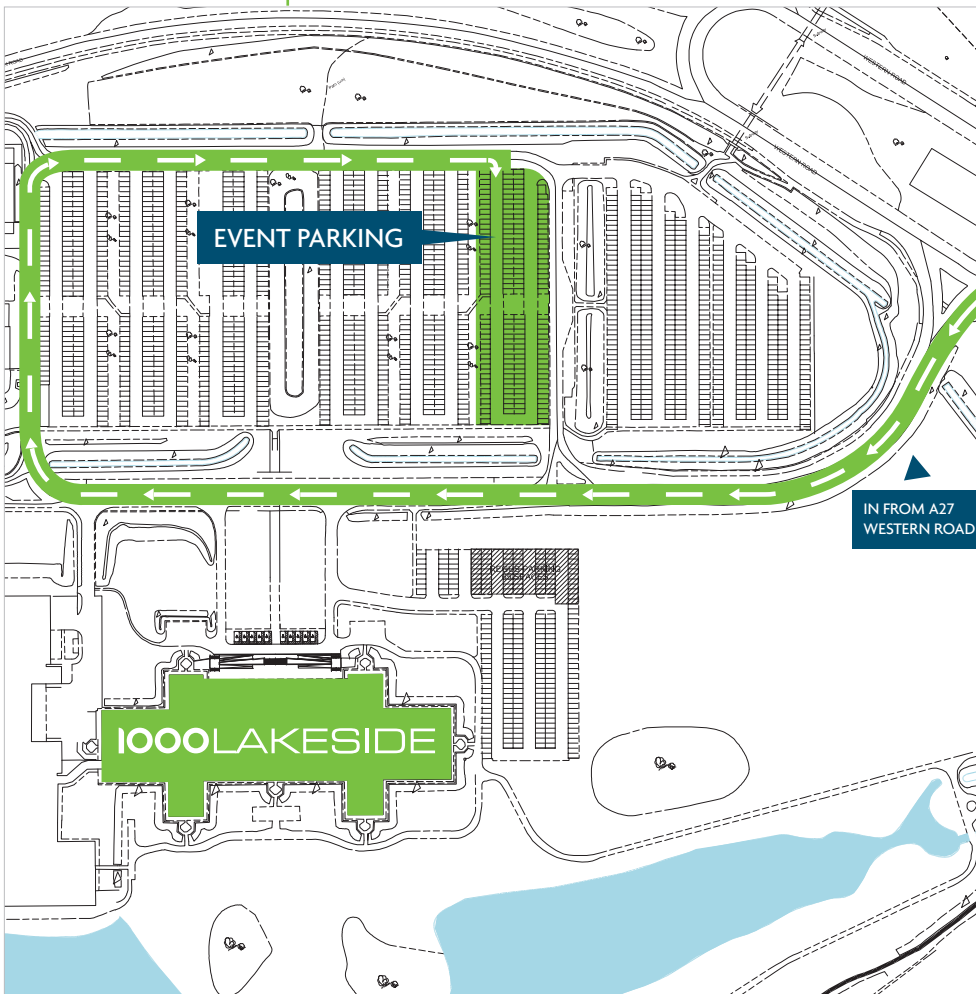

# Getting Here & Parking

SatNav: PO6 3EN

J12 M27

8 minutes from J9 (Whiteley)

5 minutes to Port Solent

10 minutes to Portsmouth City Centre

ROAD	MILES
M27(J12)	0.5
Portsmouth city centre	3.5
Ferry Port & Docks	4.5
Whiteley Junction 9 (M27)	7
Southampton	20
Brighton	50
London	68
Channel Tunnel	129